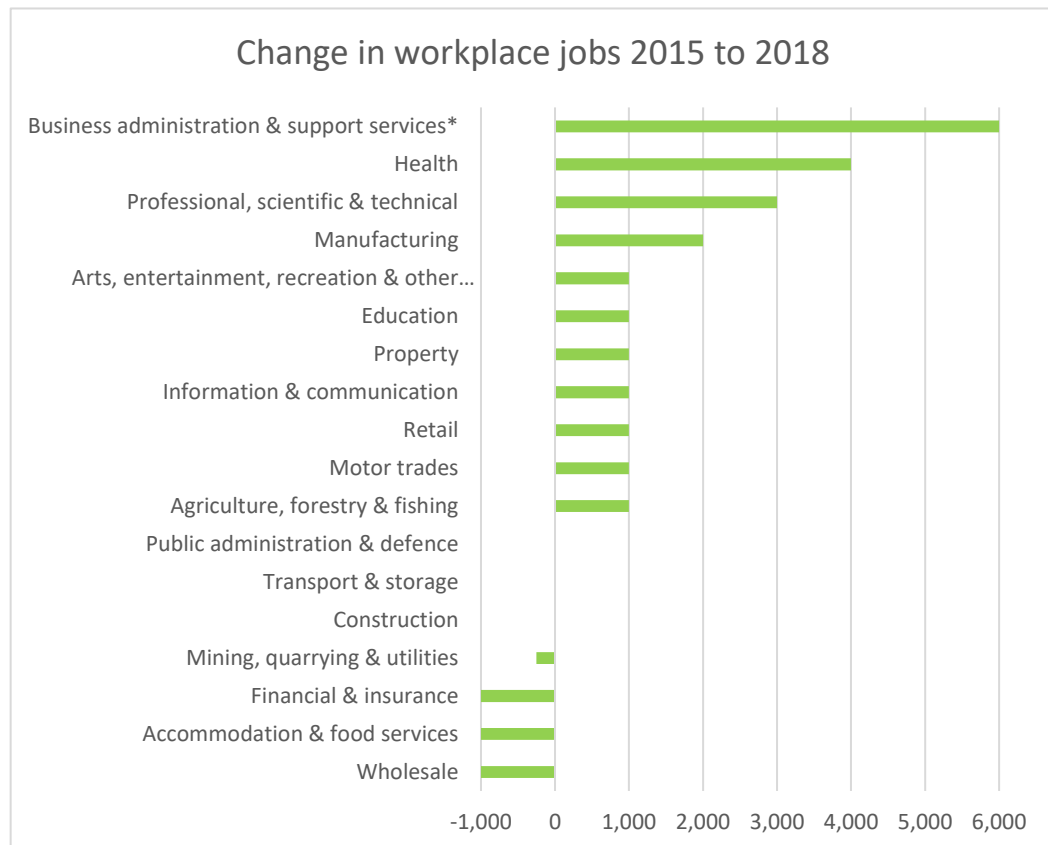

* Nearly all of the increase in employment in Business administration & support services was in Bromsgrove and is likely to be related to businesses registered with a management company.