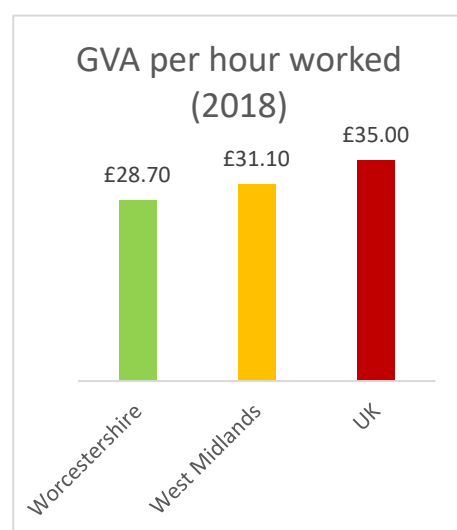

# Worcestershire People Dashboard 2020/21

### School and College Performance (2019)

	Worcestershire	West Midlands	England
Progress 8 (KS4)	Above average (0.06)	Below average (-0.06)	-0.03
Grade 5 GCSE English & Maths	42.4%	40.0%	43.4%
A-Level average	30.46 (C)	31.54 (C)	34.01 (C+)
AAB in 2 or more facilitating subjects	11.4%	12.6%	16.5%