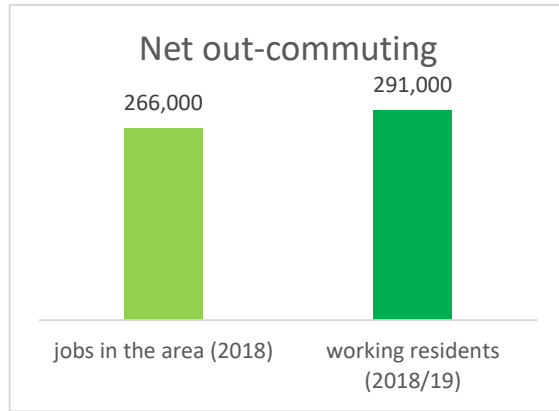

### School and College Performance (2019)

	Worcestershire	West Midlands	England
Progress 8 (KS4)	Above average (0.06)	Below average (-0.06)	-0.03
Grade 5 GCSE English & Maths	42.4%	40.0%	43.4%
A-Level average	30.46 (C)	31.54 (C)	34.01 (C+)
AAB in 2 or more facilitating subjects	11.4%	12.6%	16.5%