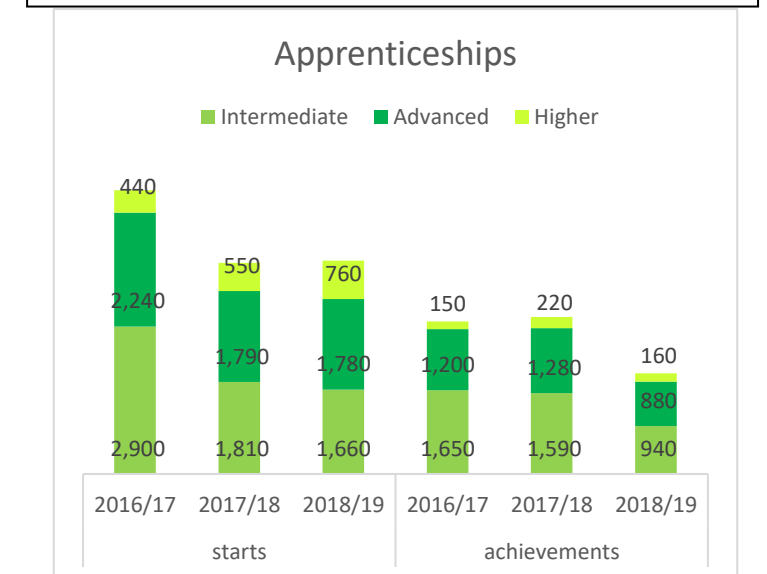

# Worcestershire People Dashboard 2020/21

### School and College Performance (2019)

	Worcestershire	West Midlands	England
Progress 8 (KS4)	Above average (0.06)	Below average (-0.06)	-0.03
Grade 5 GCSE English & Maths	42.4%	40.0%	43.4%
A-Level average	30.46 (C)	31.54 (C)	34.01 (C+)
AAB in 2 or more facilitating subjects	11.4%	12.6%	16.5%