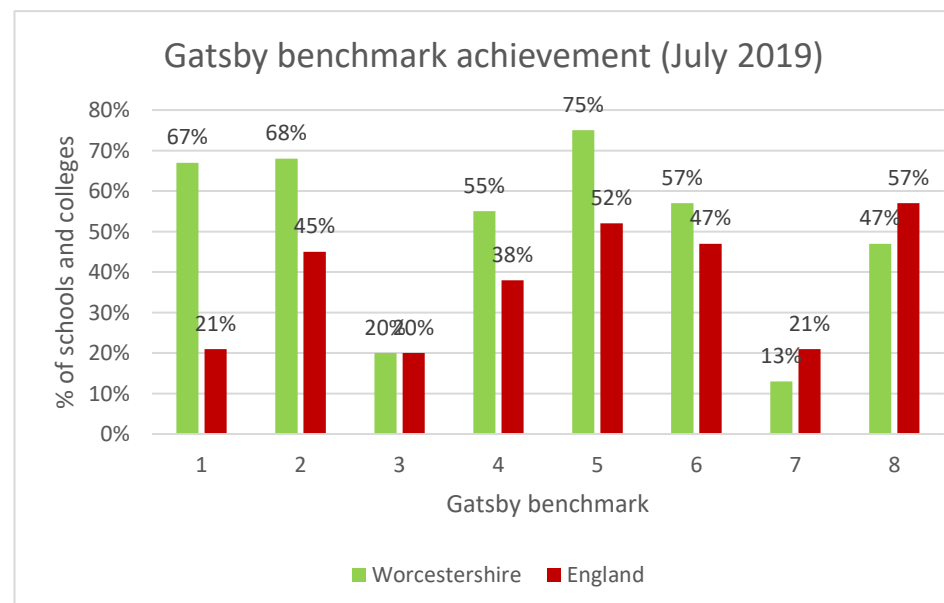

# Worcestershire People Dashboard 2020/21

### School and College Performance (2019)

	Worcestershire	West Midlands	England
Progress 8 (KS4)	Above average (0.06)	Below average (-0.06)	-0.03
Grade 5 GCSE English & Maths	42.4%	40.0%	43.4%
A-Level average	30.46 (C)	31.54 (C)	34.01 (C+)
AAB in 2 or more facilitating subjects	11.4%	12.6%	16.5%