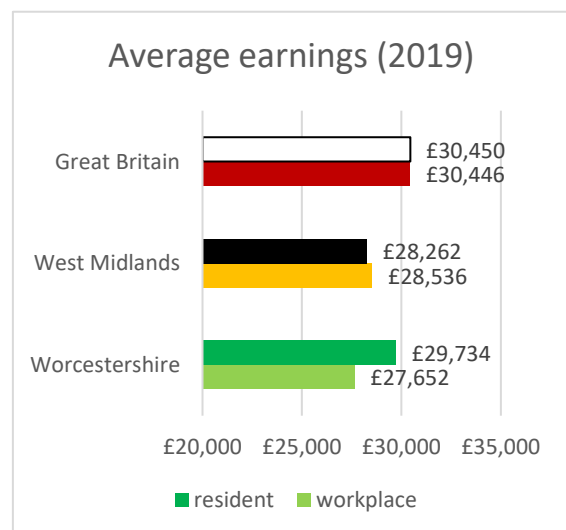

### School and College Performance (2019)

	Worcestershire	West Midlands	England
Progress 8 (KS4)	Above average (0.06)	Below average (-0.06)	-0.03
Grade 5 GCSE English & Maths	42.4%	40.0%	43.4%
A-Level average	30.46 (C)	31.54 (C)	34.01 (C+)
AAB in 2 or more facilitating subjects	11.4%	12.6%	16.5%