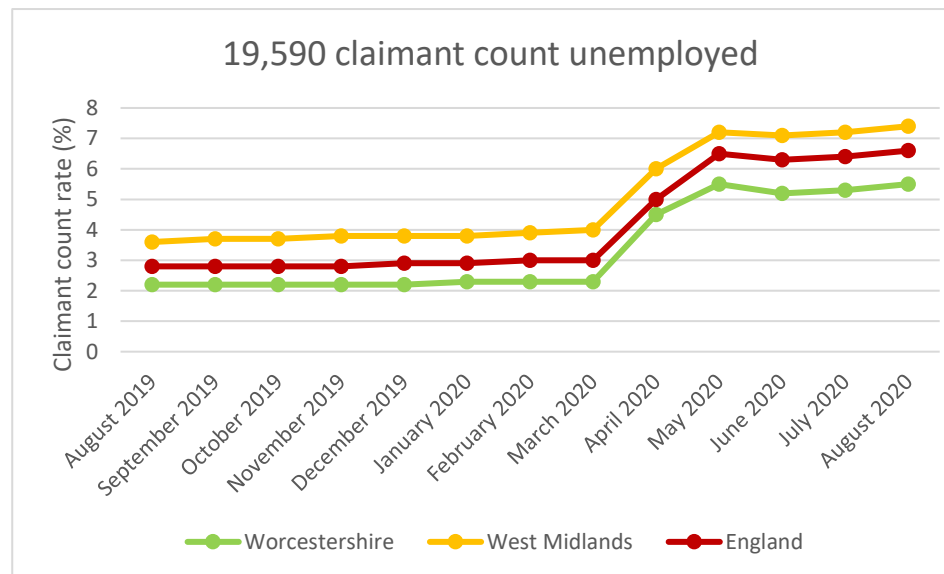

# Worcestershire People Dashboard 2020/21

### School and College Performance (2019)

	Worcestershire	West Midlands	England
Progress 8 (KS4)	Above average (0.06)	Below average (-0.06)	-0.03
Grade 5 GCSE English & Maths	42.4%	40.0%	43.4%
A-Level average	30.46 (C)	31.54 (C)	34.01 (C+)
AAB in 2 or more facilitating subjects	11.4%	12.6%	16.5%