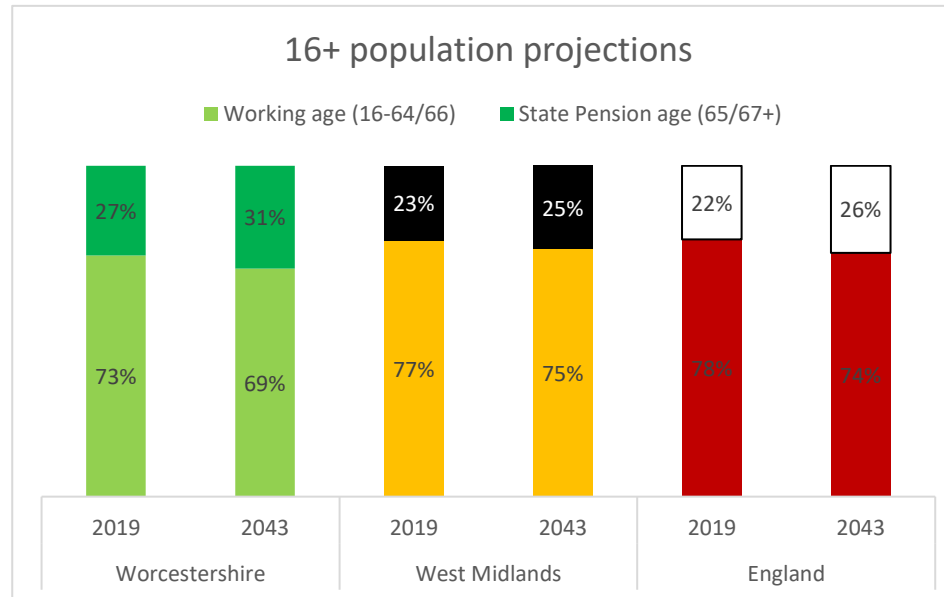

# Worcestershire People Dashboard 2020/21

### School and College Performance (2019)

	Worcestershire	West Midlands	England
Progress 8 (KS4)	Above average (0.06)	Below average (-0.06)	-0.03
Grade 5 GCSE English & Maths	42.4%	40.0%	43.4%
A-Level average	30.46 (C)	31.54 (C)	34.01 (C+)
AAB in 2 or more facilitating subjects	11.4%	12.6%	16.5%