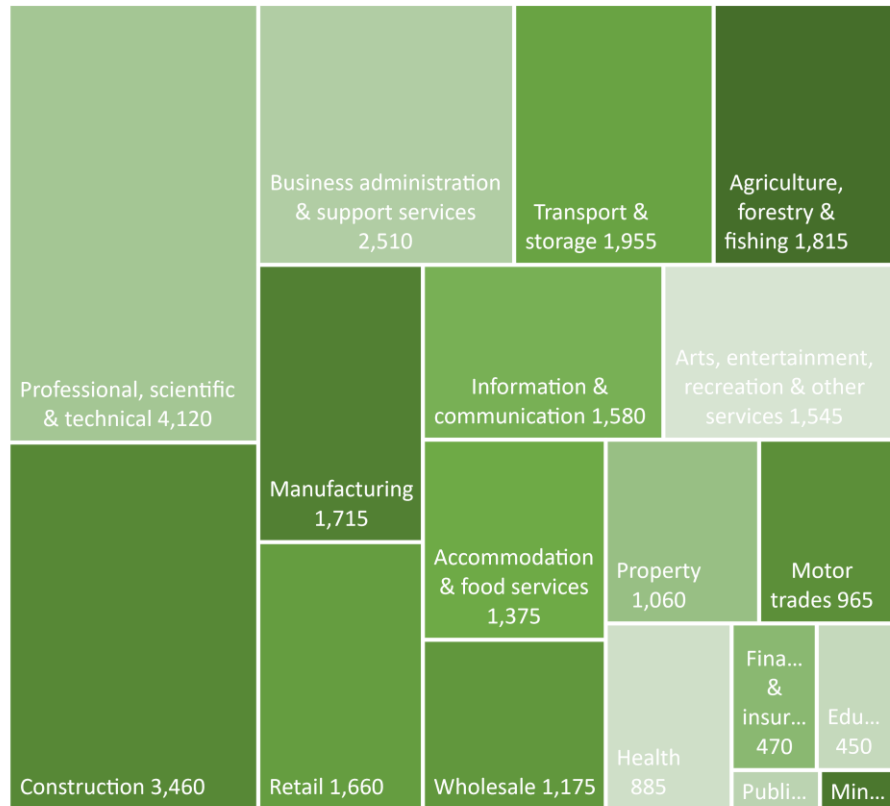

Worcestershire Business Environment Dashboard 2020/21

Enterprises by sector (2019)

WBC businesses assisted