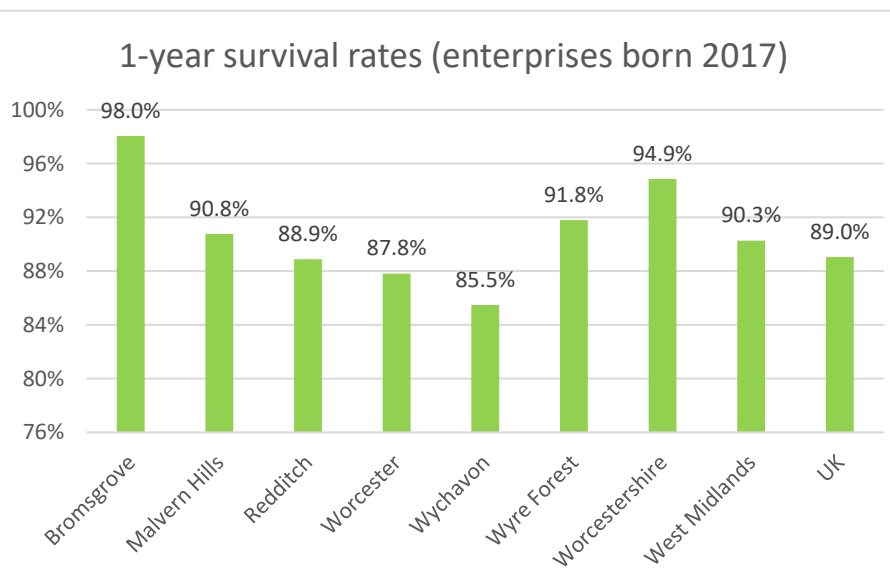

Worcestershire Business Environment Dashboard 2020/21

Enterprises by sector (2019)

WBC businesses assisted