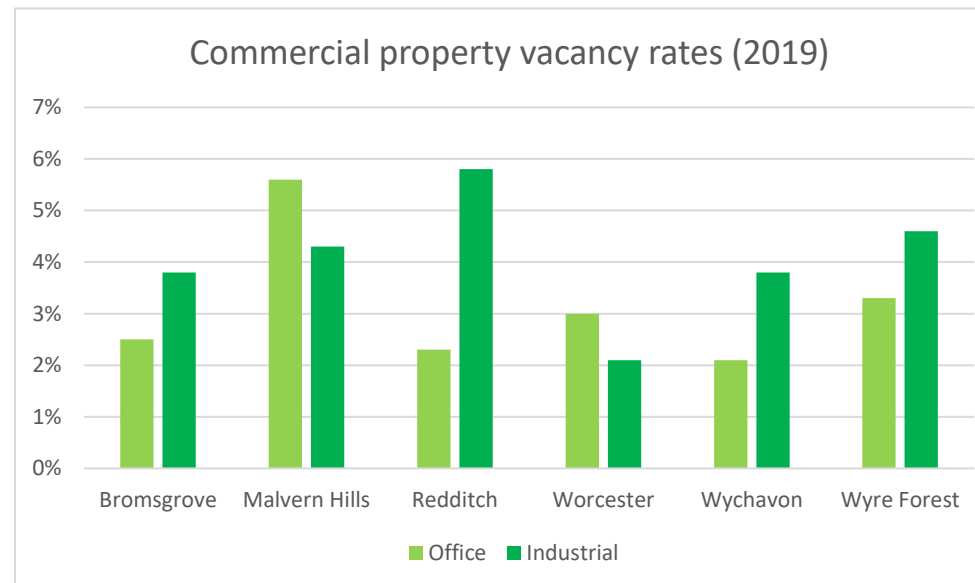

Worcestershire Business Environment Dashboard 2020/21

Enterprises by sector (2019)

WBC businesses assisted