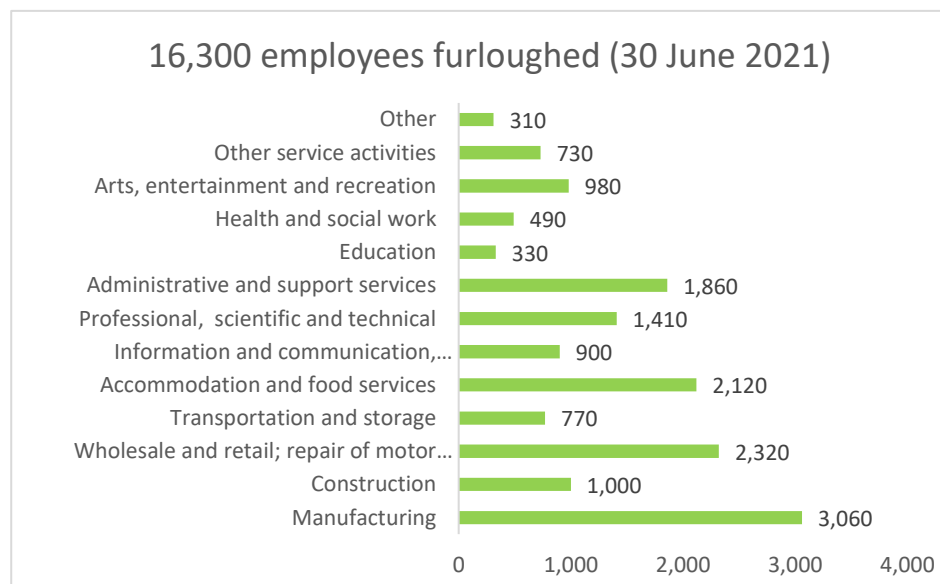

Worcestershire People Dashboard 2021/22

* Copyright Higher Education Statistics Agency Limited 2021. Neither the Higher Education Statistics Agency Limited nor HESA Services Limited can accept responsibility for any inferences or conclusions derived by third parties from data or other information supplied by the Higher Education Statistics Agency Limited or HESA Services Limited. [Graduate Outcomes Survey Quality Report | HESA](#)