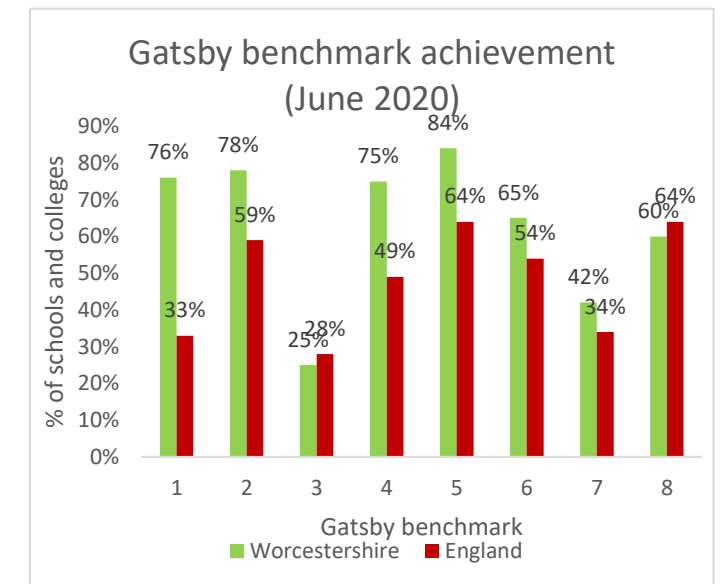

Worcestershire People Dashboard 2021/22

* Copyright Higher Education Statistics Agency Limited 2021. Neither the Higher Education Statistics Agency Limited nor HESA Services Limited can accept responsibility for any inferences or conclusions derived by third parties from data or other information supplied by the Higher Education Statistics Agency Limited or HESA Services Limited. [Graduate Outcomes Survey Quality Report | HESA](#)