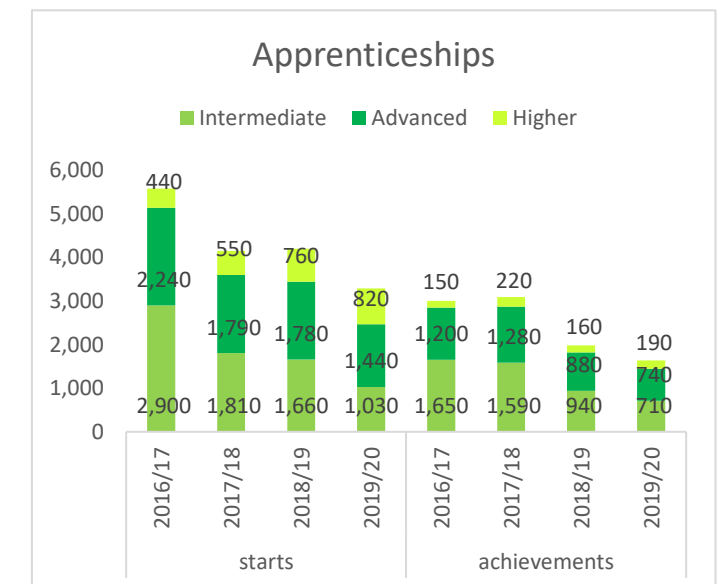

Worcestershire People Dashboard 2021/22

* Copyright Higher Education Statistics Agency Limited 2021. Neither the Higher Education Statistics Agency Limited nor HESA Services Limited can accept responsibility for any inferences or conclusions derived by third parties from data or other information supplied by the Higher Education Statistics Agency Limited or HESA Services Limited. [Graduate Outcomes Survey Quality Report | HESA](#)