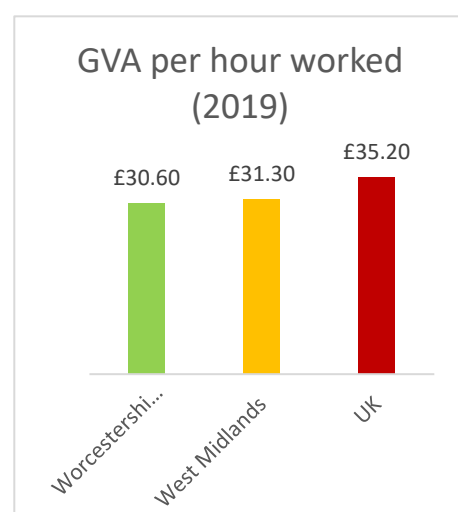

Worcestershire People Dashboard 2021/22

* Copyright Higher Education Statistics Agency Limited 2021. Neither the Higher Education Statistics Agency Limited nor HESA Services Limited can accept responsibility for any inferences or conclusions derived by third parties from data or other information supplied by the Higher Education Statistics Agency Limited or HESA Services Limited. [Graduate Outcomes Survey Quality Report | HESA](#)