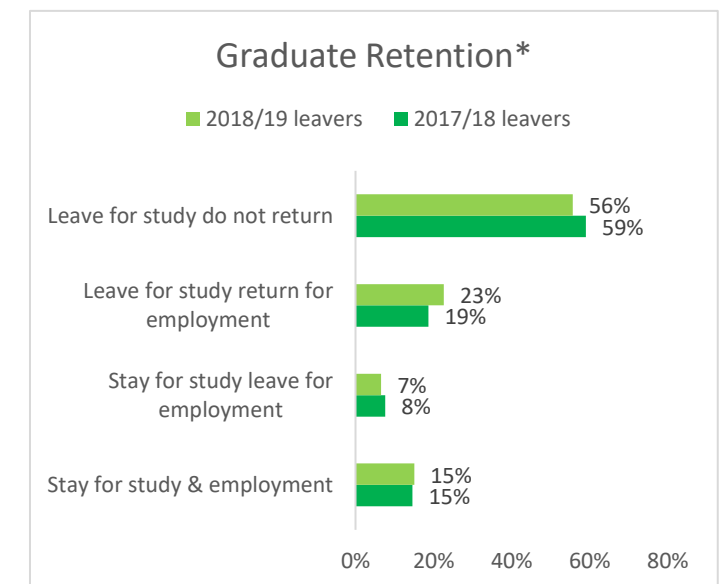

Worcestershire People Dashboard 2021/22

* Copyright Higher Education Statistics Agency Limited 2021. Neither the Higher Education Statistics Agency Limited nor HESA Services Limited can accept responsibility for any inferences or conclusions derived by third parties from data or other information supplied by the Higher Education Statistics Agency Limited or HESA Services Limited. [Graduate Outcomes Survey Quality Report | HESA](#)