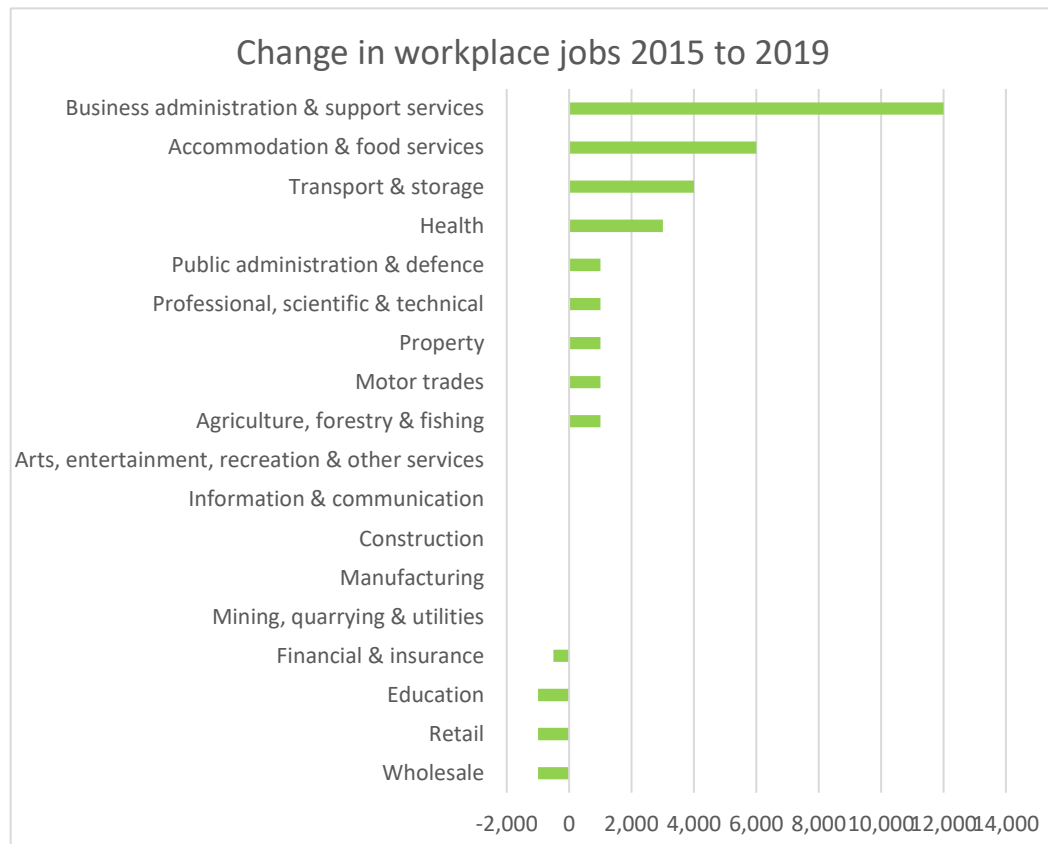

Worcestershire People Dashboard 2021/22

* Copyright Higher Education Statistics Agency Limited 2021. Neither the Higher Education Statistics Agency Limited nor HESA Services Limited can accept responsibility for any inferences or conclusions derived by third parties from data or other information supplied by the Higher Education Statistics Agency Limited or HESA Services Limited. [Graduate Outcomes Survey Quality Report | HESA](#)