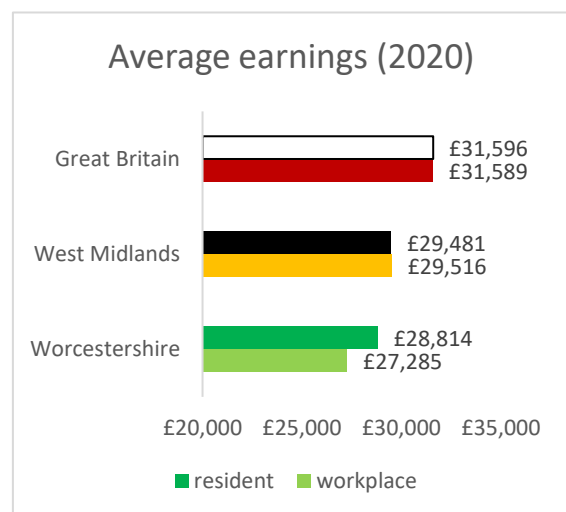

Worcestershire People Dashboard 2021/22

* Copyright Higher Education Statistics Agency Limited 2021. Neither the Higher Education Statistics Agency Limited nor HESA Services Limited can accept responsibility for any inferences or conclusions derived by third parties from data or other information supplied by the Higher Education Statistics Agency Limited or HESA Services Limited. [Graduate Outcomes Survey Quality Report | HESA](#)