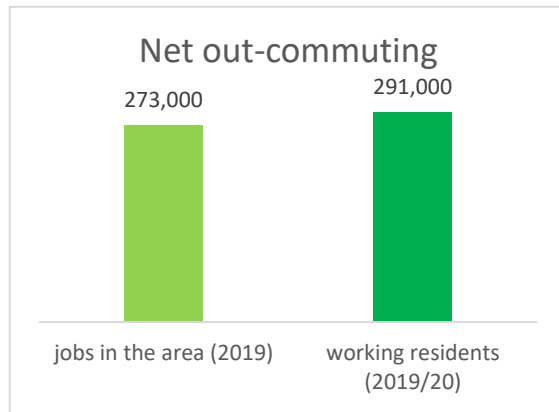

Worcestershire People Dashboard 2021/22

* Copyright Higher Education Statistics Agency Limited 2021. Neither the Higher Education Statistics Agency Limited nor HESA Services Limited can accept responsibility for any inferences or conclusions derived by third parties from data or other information supplied by the Higher Education Statistics Agency Limited or HESA Services Limited. [Graduate Outcomes Survey Quality Report | HESA](#)