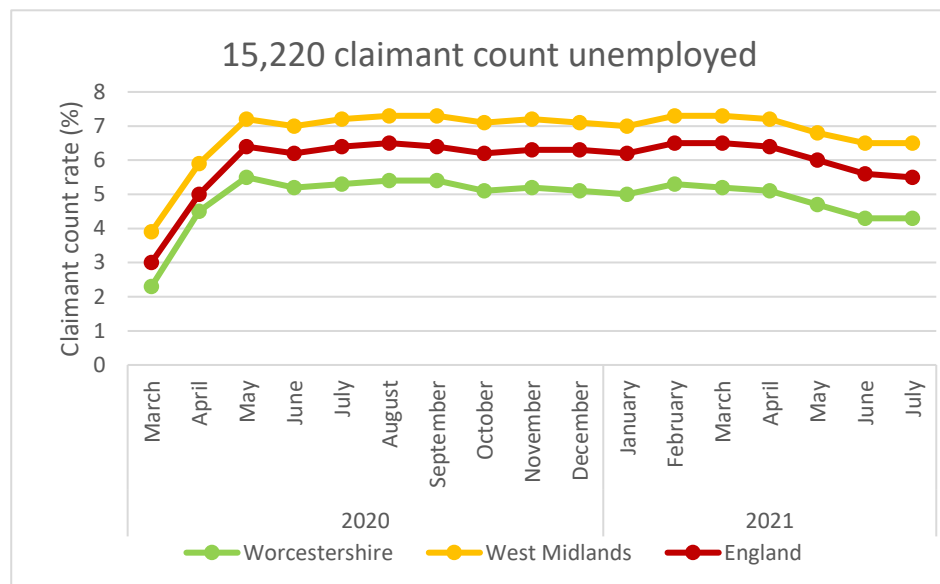

Worcestershire People Dashboard 2021/22

* Copyright Higher Education Statistics Agency Limited 2021. Neither the Higher Education Statistics Agency Limited nor HESA Services Limited can accept responsibility for any inferences or conclusions derived by third parties from data or other information supplied by the Higher Education Statistics Agency Limited or HESA Services Limited. [Graduate Outcomes Survey Quality Report | HESA](#)